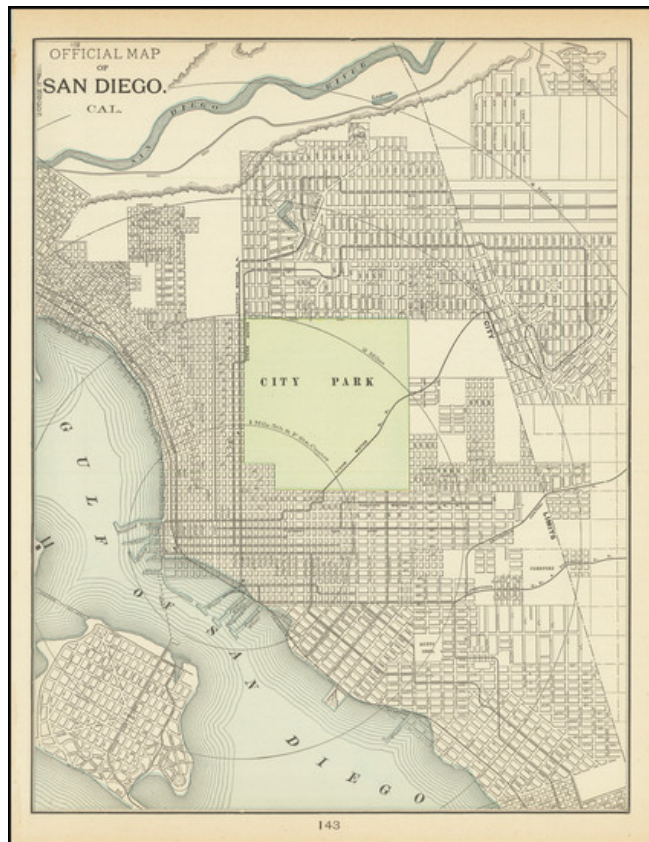

Barry Lawrence Ruderman Antique Maps Inc.

7407 La Jolla Boulevard
La Jolla, CA 92037

www.raremaps.com

(858) 551-8500
blr@raremaps.com

Official Map of San Diego. Cal.

Stock#: 87327
Map Maker: Cram
Date: 1901
Place: Chicago
Color: Color
Condition: VG+
Size: 10 x 13 inches
Price: \$ 175.00

Description:

First edition of the earliest plan of San Diego to appear in a commercial atlas.

The map shows streets, buildings, train lines, public places, rivers etc.

Cram was one of the pre-eminent American Mapmakers of the late 19th Century, relying upon a cerographic printing process first applied to maps by the Morse family in the late 1830s, which ultimately led to the demise of the hand colored map.