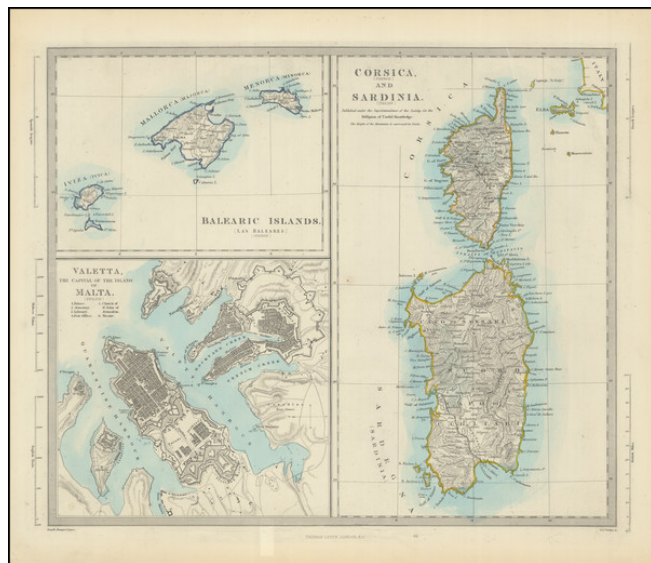

**Barry Lawrence Ruderman  
Antique Maps Inc.**

7407 La Jolla Boulevard  
La Jolla, CA 92037

www.raremaps.com

(858) 551-8500  
blr@raremaps.com

---

**Valetta, the Capital of the Island of Malta [with] Balearic Islands [and] Corsica and Sardinia**

**Stock#:** 87300  
**Map Maker:** Letts  
**Date:** 1870 circa  
**Place:** London  
**Color:**  
**Condition:** VG+  
**Size:** 15 x 12.5 inches  
**Price:** \$ 125.00

**Description:**

Detailed plan of Valetta, with a map of the Balearic Islands and a map of Sardinia and Corsica.