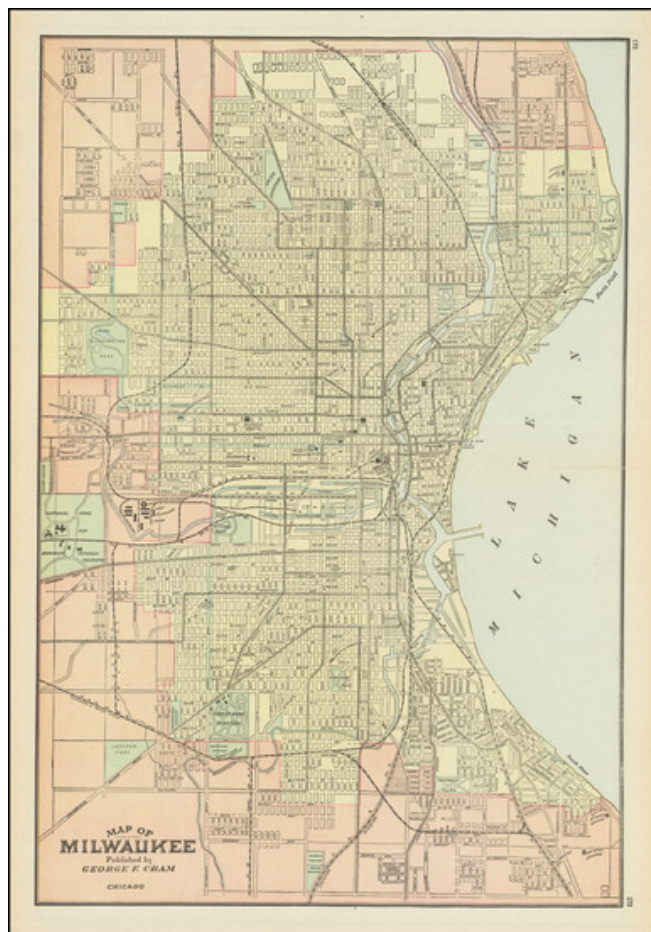

## Map of Milwaukee . . .

**Stock#:** 87291  
**Map Maker:** Cram  
**Date:** 1899 circa  
**Place:** Chicago  
**Color:** Color  
**Condition:** VG+  
**Size:** 13.5 x 20 inches  
**Price:** \$ 125.00

### Description:

Detailed city map of Milwaukee, showing streets, rail lines, street cars, parks, buildings, light houses, shops, government buildings, bridges and other details.

An excellent large format map of the city, from one of the leading American map makers of the late 19th Century.