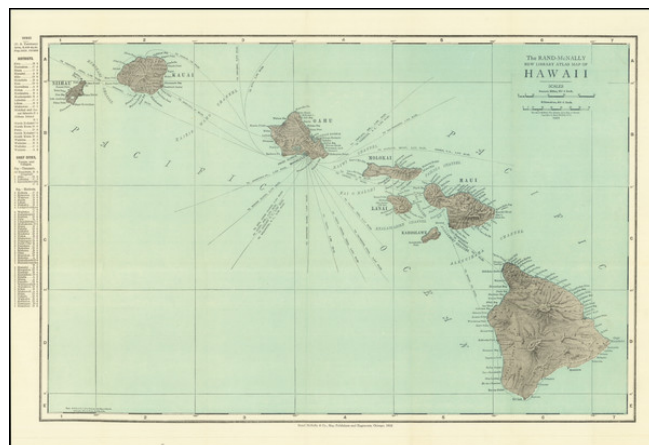

Barry Lawrence Ruderman Antique Maps Inc.

7407 La Jolla Boulevard
La Jolla, CA 92037

www.raremaps.com

(858) 551-8500
blr@raremaps.com

[Pocket Map] Rand McNally & Co's Map of Hawaii

Stock#: 87245
Map Maker: Rand McNally & Company
Date: 1898
Place: Chicago
Color: Color
Condition: VG+
Size: 12.5 x 20 inches
Price: \$ 245.00

Description:

Rare pocket map edition of Rand McNally's map of Hawaii, which includes topographical details and trade routes.

Detailed Condition:

Folding map with original covers.