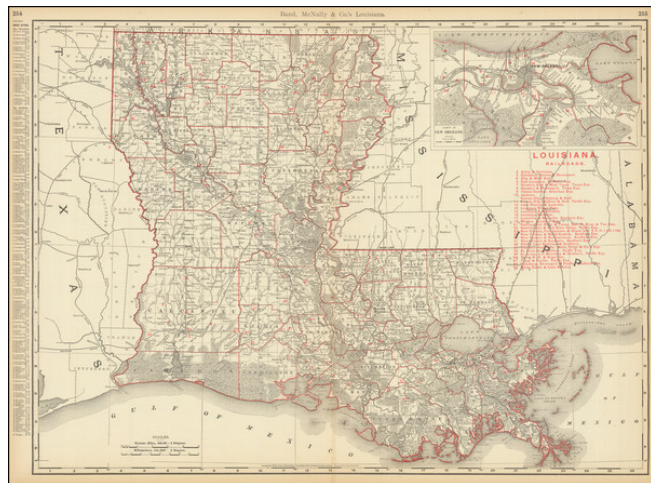

Barry Lawrence Ruderman Antique Maps Inc.

7407 La Jolla Boulevard
La Jolla, CA 92037

www.raremaps.com

(858) 551-8500
blr@raremaps.com

Louisiana [with inset of New Orleans]

Stock#: 87220
Map Maker: Rand McNally & Company
Date: 1896
Place: Chicago
Color: Color
Condition: VG+
Size: 26 x 19 inches
Price: SOLD

Description:

Nice double-page original antique map of Louisiana, with a nice inset of the region around New Orleans.

Detailed Condition: