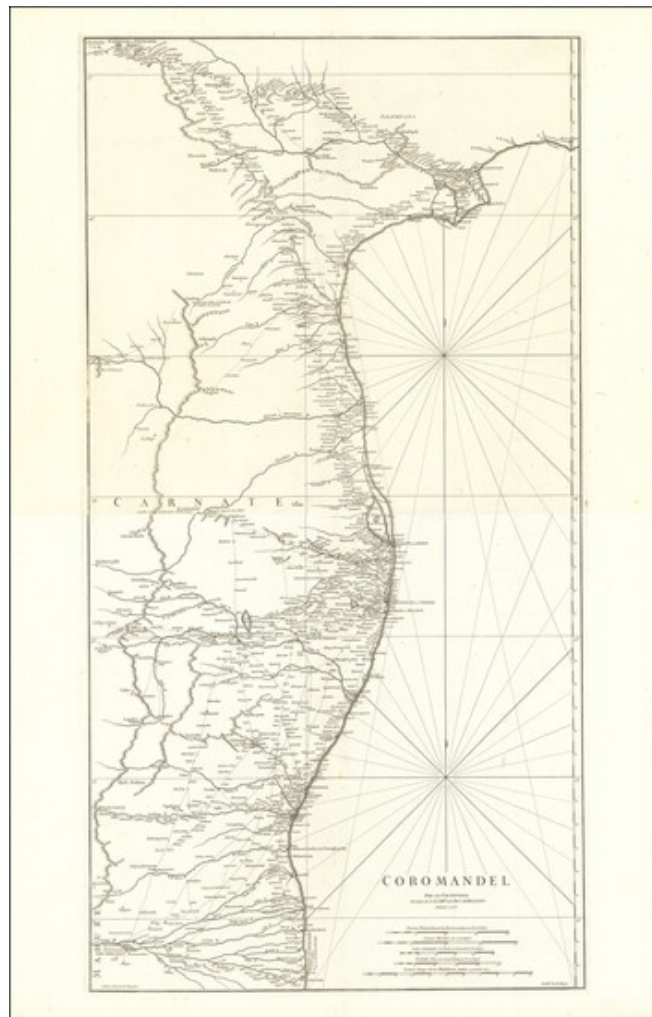

Barry Lawrence Ruderman Antique Maps Inc.

7407 La Jolla Boulevard
La Jolla, CA 92037

www.raremaps.com

(858) 551-8500
blr@raremaps.com

Coromandel . . . 1753

Stock#: 87164
Map Maker: d'Anville
Date: 1753
Place: Paris
Color: Uncolored
Condition: VG+
Size: 38 x 20 inches
Price: \$ 475.00

Description:

Large antique chart of the Coromandel coast of India, by Jean-Baptiste Bourguignon d'Anville.

The chart covers from around Bandar to Nagappattinam with a great amount of detail along the coast and the rivers.

Rhumb lines, scale of miles and a simple title.

Detailed Condition:

**Barry Lawrence Ruderman
Antique Maps Inc.**

7407 La Jolla Boulevard
La Jolla, CA 92037

www.raremaps.com

(858) 551-8500
blr@raremaps.com