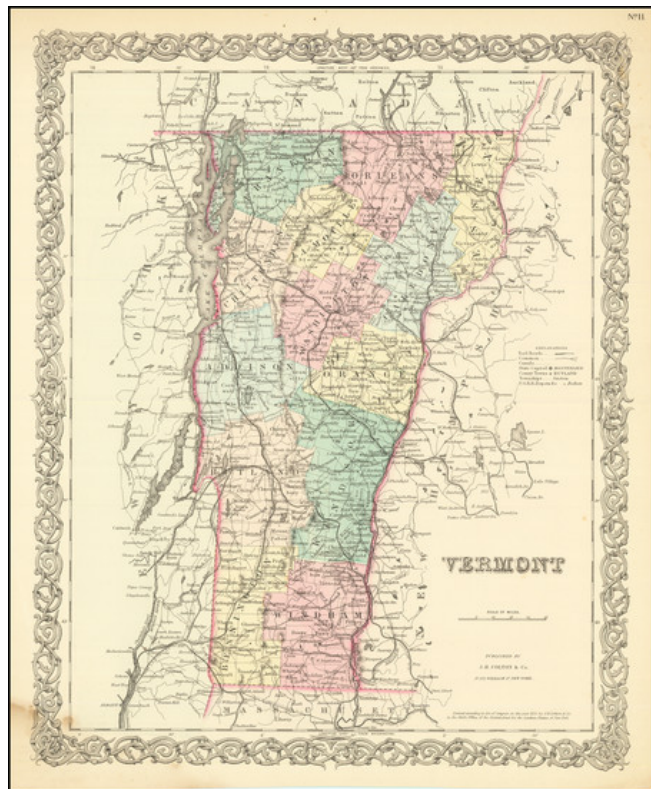

Barry Lawrence Ruderman Antique Maps Inc.

7407 La Jolla Boulevard
La Jolla, CA 92037

www.raremaps.com

(858) 551-8500
blr@raremaps.com

Vermont

Stock#: 87108
Map Maker: Colton

Date: 1855
Place: New York
Color: Hand Colored
Condition: VG+
Size: 13 x 15.5 inches

Price: \$ 175.00

Description:

Detailed map of Vermont, published by JH Colton.

The map is hand colored by counties and showing towns, counties, townships, post offices, depots, rivers, railroads, and substantial additional details.

A terrific map, from the Colton Family, one of the most prolific American mapmakers of the mid-19th Century.

Detailed Condition: