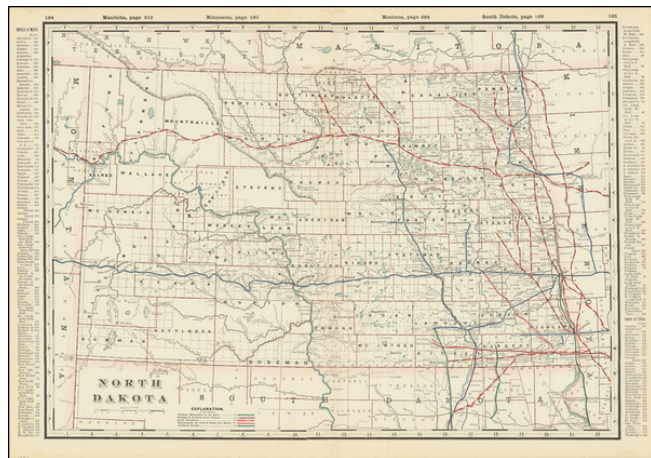

Barry Lawrence Ruderman Antique Maps Inc.

7407 La Jolla Boulevard
La Jolla, CA 92037

www.raremaps.com

(858) 551-8500
blr@raremaps.com

North Dakota

Stock#: 87011
Map Maker: Cram
Date: 1892
Place: Chicago
Color: Outline Color
Condition: VG+
Size: 24.5 x 16.5 inches
Price: \$ 145.00

Description:

Detailed railroad map, showing counties, railroad lines, towns, rivers, township surveys, lakes, mountains, creeks, waterfalls, and a host of other information.

From Cram's American Railway Atlas.