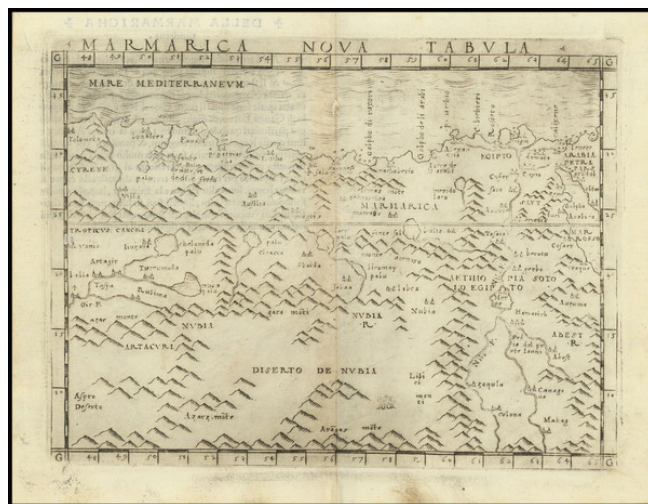

## Marmarica Nova Tabula

**Stock#:** 87006  
**Map Maker:** Gastaldi  
**Date:** 1548  
**Place:** Venice  
**Color:** Uncolored  
**Condition:** VG  
**Size:** 7 x 5 inches  
**Price:** \$ 245.00

### Description:

Nice example of Gastaldi's map of a portion of North Africa, centered on the Nubia Desert and showing Egypt, the Nile, etc.

Giacomo Gastaldi is considered as the foremost Italian cartographer of the 16th century along with Paolo Forlani. From Piedmont, Gastaldi established his reputation in Venice and was cosmographer to the Republic of Venice. Gastaldi enjoyed a productive relationship with Giovanni Ramusio, Secretary of the Venice Senate, who used Gastaldi's maps for his *Navigazioni et Viaggi*. This map is from Gastaldi's edition of Ptolemy, *Ptolemeo. La Geografia...*, begun as early as 1542 and published in Venice in 1548. There is Italian text on verso.