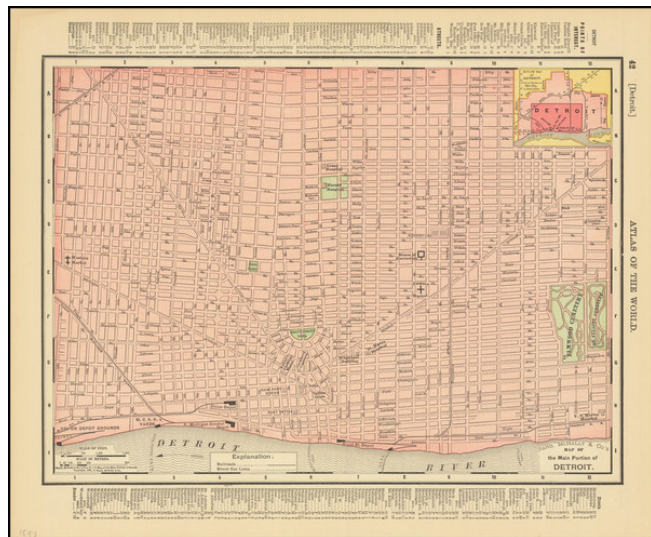

Barry Lawrence Ruderman Antique Maps Inc.

7407 La Jolla Boulevard
La Jolla, CA 92037

www.raremaps.com

(858) 551-8500
blr@raremaps.com

Map of the Main Portion of Detroit

Stock#: 87004
Map Maker: Rand McNally & Company
Date: 1895
Place: Chicago
Color: Color
Condition: VG+
Size: 13 x 11 inches
Price: \$ 125.00

Description:

Detailed map of Detroit, with a key showing streets, etc.

Detailed Condition: