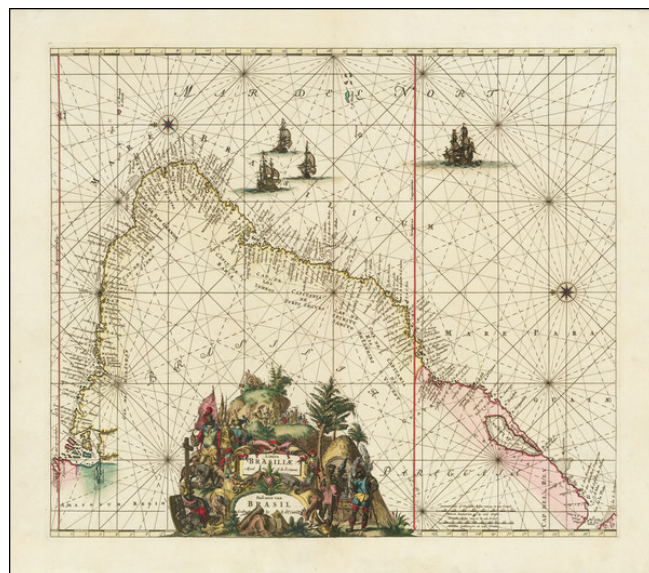

## Littora Brasiliae . . . Pascaert van Brasil

**Stock#:** 86944  
**Map Maker:** Ottens  
**Date:** 1745  
**Place:** Amsterdam  
**Color:** Hand Colored  
**Condition:** VG+  
**Size:** 22 x 19 inches  
**Price:** \$ 1,200.00

### Description:

Reiner & Josua Ottens state of Frederick De Wit's sea chart of Brazil, first issued in 1675.

De Wit's chart of the Brazilian coastline was one of the first sea charts to focus on the region. The map was produced shortly after the period where the Dutch controlled significant parts of the Brazilian coast and conducted extensive trade in the region, most notable in the north. Dutch Brazil was a colony of a Dutch Republic on the northeastern coast, controlled from 1630 to 1654 during Dutch colonization of the Americas. The main cities of the colony were the capital Mauritsstad (today part of Recife), Frederikstadt (João Pessoa), Nieuw Amsterdam (Natal), Saint Louis (São Luís), São Cristóvão, Fort Schoonenborch (Fortaleza), Sirinhaém, and Olinda.

Beginning in 1630, the Dutch conquered roughly half of the region which had previously been controlled by Portugal and The Dutch West India Company (GWC) set up a headquarters in Recife. The GWC governor, John Maurice of Nassau, brought artists and scientists to help promote Dutch Brazil and encourage immigration. Following the second Battle of Guararapes in 1649, the GWC began to lose its grip on the region and by January 1654, the Dutch had surrendered. While the Dutch demanded the restoration of its colonial interests, by August 1661, the area had been formally ceded to Portugal through the Treaty of The Hague.

The chart is embellished with an elaborate cartouche, 2 compass roses and 5 sailing vessels.

**Barry Lawrence Ruderman  
Antique Maps Inc.**

7407 La Jolla Boulevard  
La Jolla, CA 92037

[www.raremaps.com](http://www.raremaps.com)