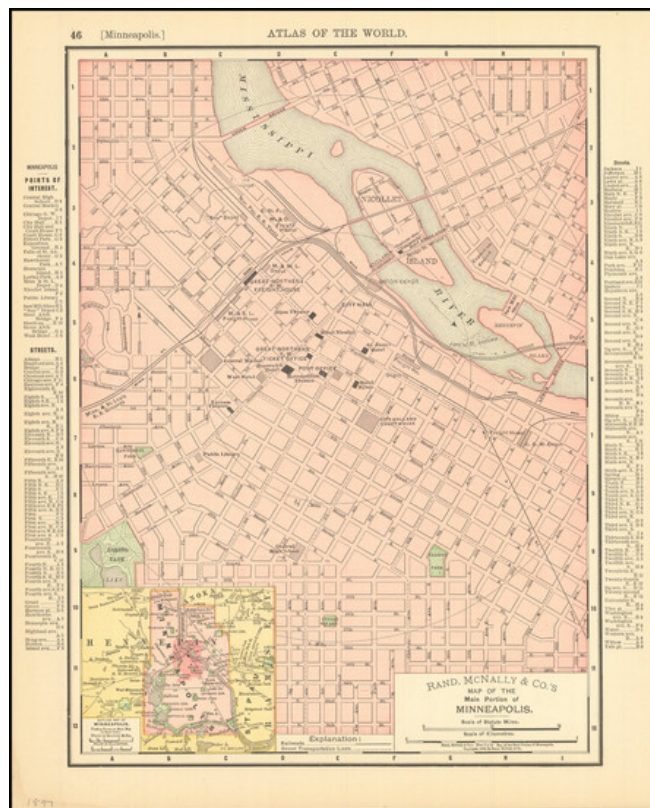

## Rand McNally & Co's Map of the Main Portion of Minneapolis

**Stock#:** 86937  
**Map Maker:** Rand McNally & Company  
**Date:** 1897  
**Place:** Chicago  
**Color:** Color  
**Condition:** VG+  
**Size:** 9.25 x 12.5 inches  
**Price:** \$ 125.00

### Description:

Nice antique Rand McNally map of Minneapolis, centered on Bridge Square or the Gateway District, with an inset outlining the mapped area and city limits within Hennepin County. Two city hall buildings are mapped, the earlier one at the intersection of Hennepin and Nicollet Avenues and the one still in use today on South 5th St. between 3rd and 4th avenues.

### Detailed Condition:

Map of St. Paul on verso.