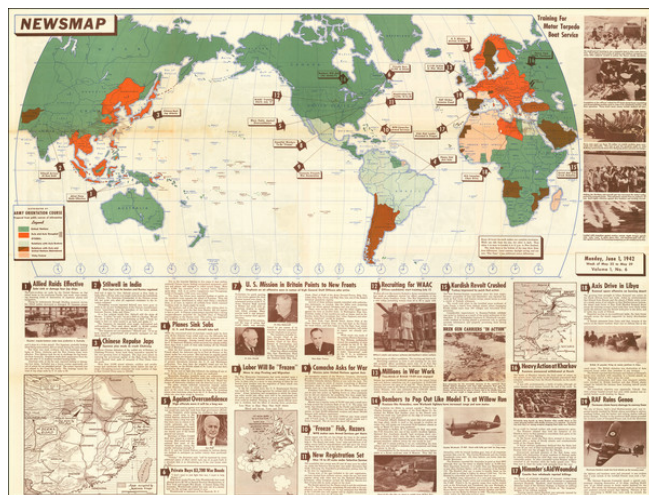

Barry Lawrence Ruderman Antique Maps Inc.

7407 La Jolla Boulevard
La Jolla, CA 92037

www.raremaps.com

(858) 551-8500
blr@raremaps.com

(Second World War) Newsmap -- Monday, June 1, 1942

Stock#: 86931
Map Maker: United States GPO
Date: 1942
Place: Washington D.C.
Color:
Condition: VG
Size: 45 x 34 inches
Price: \$ 375.00

Description:

Fine large format WWII "Newsmap," providing up-to-date coverage of World War II to the American public.

The base map is surrounded by news-style articles, images, photographs, and other information regarding the war's progress, including other smaller theater maps.

The tenor of the information and news set forth on the map is decidedly pro-Allies / anti-Axis, with the map championing the Allied successes while minimizing the Axis gains.

Detailed Condition:

Folding map printed on front and back. Minor fold toning. Few small holes at fold intersections.