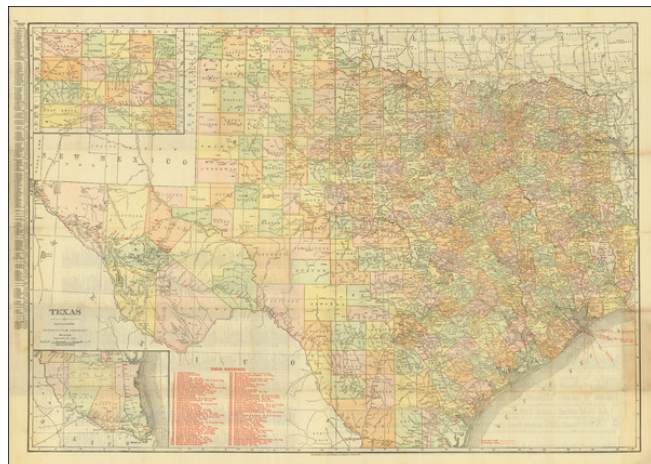

## Texas [The Rand McNally Vest Pocket Map of Texas]

**Stock#:** 86827  
**Map Maker:** Rand McNally & Company  
**Date:** 1911  
**Place:** Chicago  
**Color:** Color  
**Condition:** VG  
**Size:** 36.5 x 26 inches  
**Price:** \$ 345.00

### Description:

Rand McNally folding map of Texas, with insets of the panhandle and the southernmost tip of the state.

The map lists dozens of Texas railway routes.

### Detailed Condition:

Some tears along folds, most notably on horizontal fold below "K". As shown in photo, the cover bulges with map folded inside.