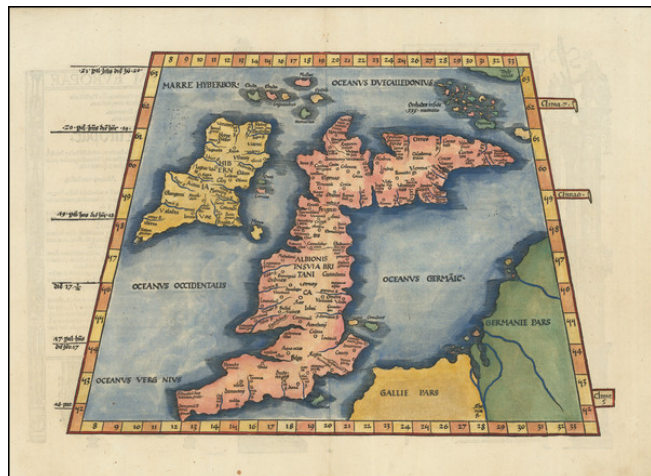

## (British Isles) (Tabula. I. Europae)

**Stock#:** 86755  
**Map Maker:** Fries  
**Date:** 1525  
**Place:** Strasbourg  
**Color:** Hand Colored  
**Condition:** VG+  
**Size:** 17.5 x 12 inches  
**Price:** \$ 2,200.00

### Description:

Nice example of the 1525 edition of Lorenz Fries Ptolemaic map of the British Isles.

The map is based upon Waldseemuller's Ptolemaic map of the British Isles, first published in 1513.

### Detailed Condition:

Double rule on either side of Principium Europae.