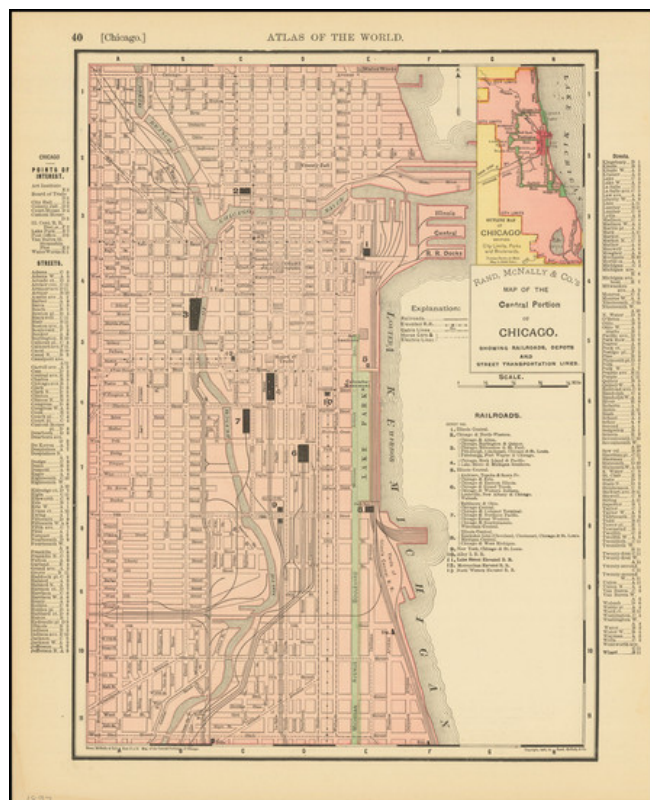

## Map of the Central Part of Chicago, Showing Railroads, Depots and Street Transportation Lines

**Stock#:** 86730  
**Map Maker:** Rand McNally & Company  
**Date:** 1897  
**Place:** Chicago  
**Color:** Color  
**Condition:** VG+  
**Size:** 11 x 13 inches  
**Price:** \$ 125.00

### Description:

Detailed map of downtown Chicago, from the late 19th Century.