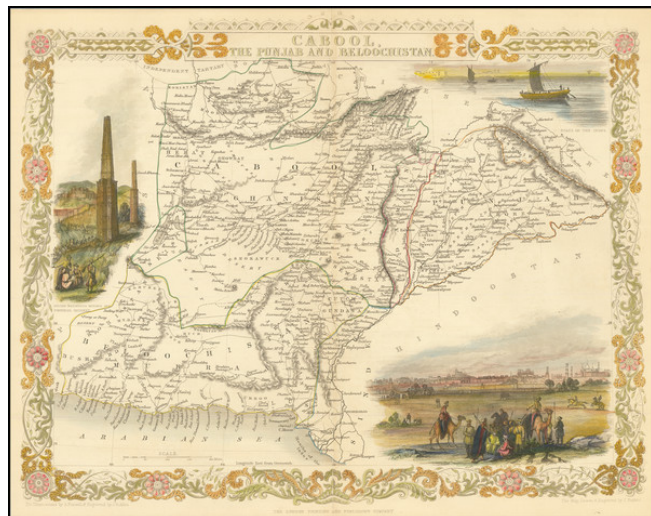

## Cabool, The Punjab and Beloochistan

**Stock#:** 86729  
**Map Maker:** Tallis  
**Date:** 1851  
**Place:** London  
**Color:** Hand Colored  
**Condition:** VG+  
**Size:** 13 x 10.5 inches  
**Price:** \$ 245.00

### Description:

Nice example of this decorative regional map, covering Afghanistan and part of Pakistan.

Decorative Vignettes of Boats on the Indus, Lahore and Sulton Mahmoud's Minars and Fortress, Ghuznee. Engraved for *R. Montgomery Martin's Illustrated Atlas*. Tallis was one of the last great decorative map makers. His maps are prized for the wonderful vignettes of indigenous scenes, people, etc.