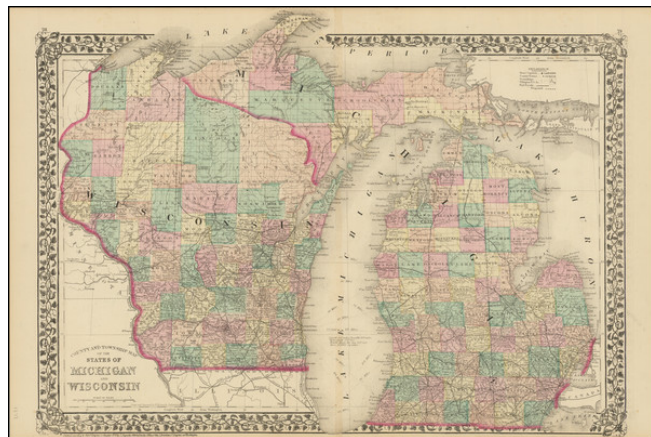

Barry Lawrence Ruderman Antique Maps Inc.

7407 La Jolla Boulevard
La Jolla, CA 92037

www.raremaps.com

(858) 551-8500
blr@raremaps.com

County & Township Map of the States of Michigan and Wisconsin

Stock#: 86712
Map Maker: Mitchell Jr.
Date: 1877
Place: Philadelphia
Color: Hand Colored
Condition: VG+
Size: 21 x 15 inches
Price: \$ 145.00

Description:

Detailed antique lithographed map of Michigan and Wisconsin by Samuel Augustus Mitchell Jr., hand-colored by counties.

Includes decorative grapevine border. From S.A. Mitchell Jr.'s *New General Atlas*, one of the most popular American atlases of the 2nd half of the 19th Century.