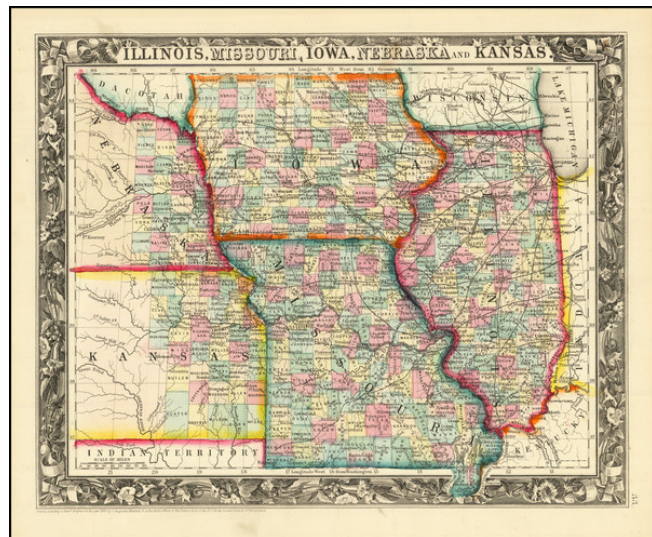

Barry Lawrence Ruderman Antique Maps Inc.

7407 La Jolla Boulevard
La Jolla, CA 92037

www.raremaps.com

(858) 551-8500
blr@raremaps.com

Illinois, Missouri, Iowa, Nebraska and Kansas

Stock#: 86644
Map Maker: Mitchell Jr.
Date: 1860
Place: Philadelphia
Color: Hand Colored
Condition: VG+
Size: 13.5 x 10.5 inches
Price: \$ 145.00

Description:

Rare map of the Midwest and part of the Plains region, which appeared in the first edition of SA Mitchell Jr's New General Atlas.

The map is colored by counties and shows towns, rivers, railroads, lakes, forts and other details.