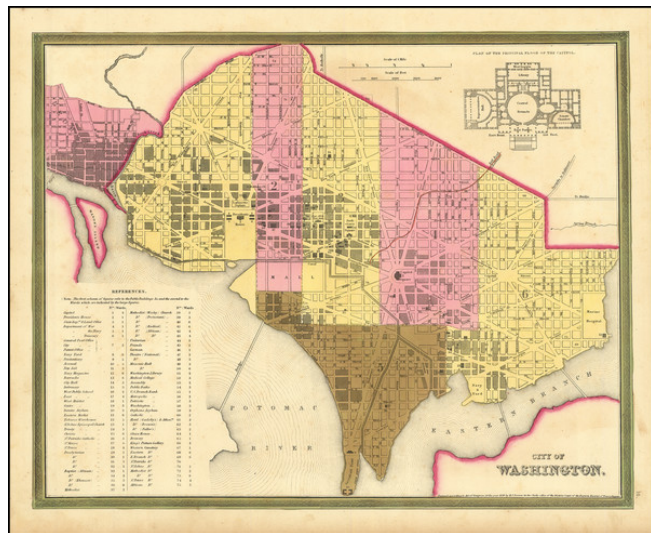

## City of Washington

**Stock#:** 86641  
**Map Maker:** Tanner  
**Date:** 1836  
**Place:** Philadelphia  
**Color:** Hand Colored  
**Condition:** VG+  
**Size:** 14.5 x 12.5 inches  
**Price:** \$ 395.00

### Description:

Early map of Washington DC from Tanner's *Universal Atlas*.

Colored by ward, shows streets, buildings, bridges, railroad lines, etc.

Key to 76 main buildings and plan of the Capitol. Highly desirable early edition of this town plan.