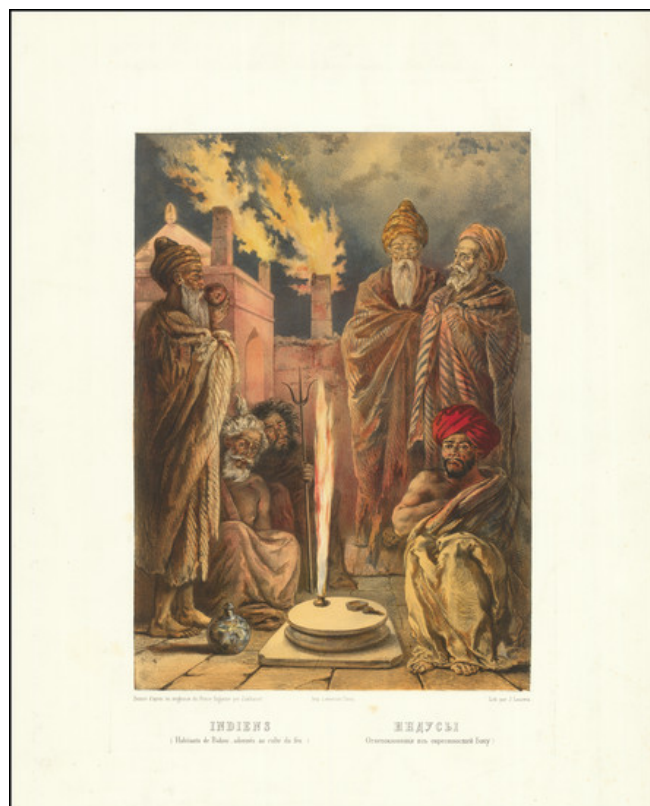

Barry Lawrence Ruderman Antique Maps Inc.

7407 La Jolla Boulevard
La Jolla, CA 92037

www.raremaps.com

(858) 551-8500
blr@raremaps.com

Indiens (Habitants de Bakou, adonnés au culte du feu) Индусы Огнепоклонники изъ окрестностей баку) [Hindus - Fire worshipers from outskirts of Baku]

Stock#: 86593
Map Maker: de Pauly
Date: 1862
Place: Paris
Color: Color
Condition: VG+
Size: 9 x 14 inches
Price: \$ 850.00

Description:

Fine lithograph of Hindu fire worshippers from Theodore de Pauly's *Description Ethnographique des Peuples de la Russie*.

These fire worshippers seem to be gathered around gas flames emanating from the ground - presumably a phenomenon that could have only been seen in Baku (because of its natural gas wealth) and a few other places at this time.

De Pauly's work includes plates of consistently high artistic and technical quality. Descriptions of the varied inhabitants of the Empire were divided into parts between the Indo-Europeans, the Caucasians, the Uralo-Altai nations, eastern Siberians, and the short final section covers the 'peuples de l'Amérique russe'.