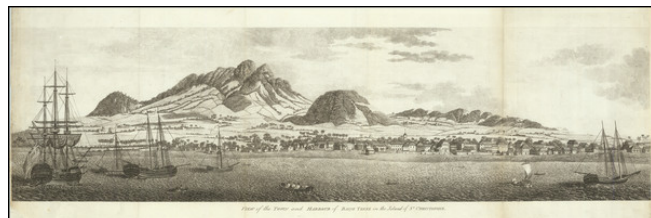

## [St. Kitts] View of the Town and Harbour of Basse Terre in the Island of St. Christopher

**Stock#:** 86560  
**Map Maker:** Coke  
**Date:** 1808  
**Place:** Liverpool  
**Color:** Uncolored  
**Condition:** VG  
**Size:** 22 x 6.5 inches  
**Price:** P.O.R.

### Description:

Scarce early 19th Century view of the town and harbor of Basse Terre on the island of St. Kitts.