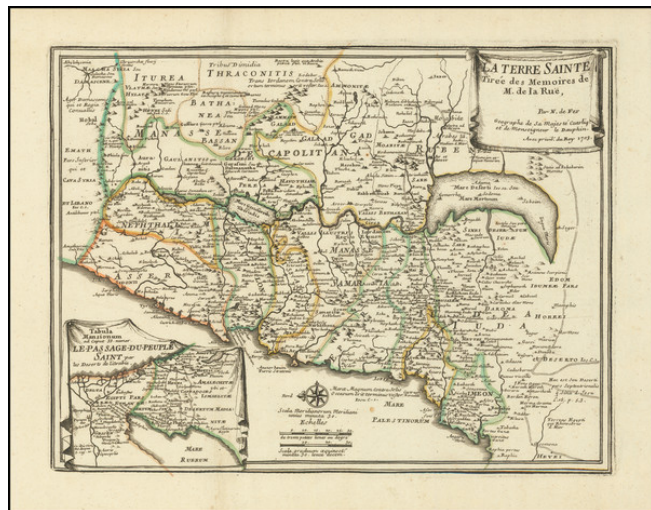

Barry Lawrence Ruderman Antique Maps Inc.

7407 La Jolla Boulevard
La Jolla, CA 92037

www.raremaps.com

(858) 551-8500
blr@raremaps.com

La Terre Sainte Tiree des Memoires de M. de la Rue . . . 1703

Stock#: 86549
Map Maker: de Fer
Date: 1703
Place: Paris
Color: Hand Colored
Condition: VG+
Size: 12.5 x 9 inches
Price: \$ 195.00

Description:

Detailed map of the Holy Land from Nicholas de Fer's *L'Atlas Curieux ou le Monde*.

The map is oriented with East at the top of the map.

Detailed Condition: