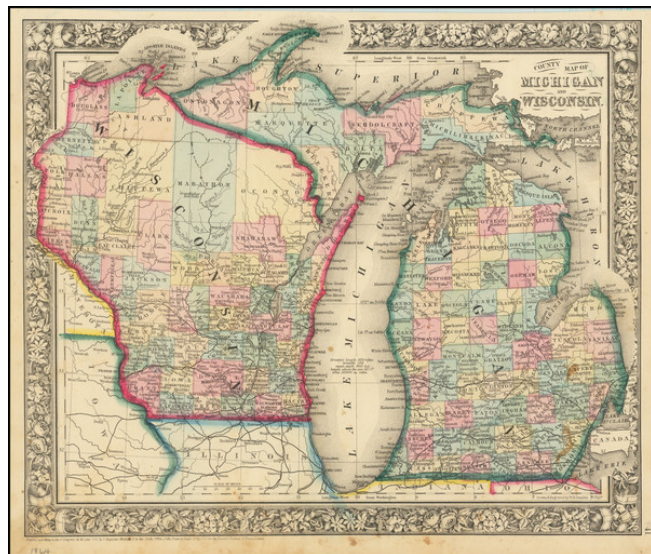

Barry Lawrence Ruderman Antique Maps Inc.

7407 La Jolla Boulevard
La Jolla, CA 92037

www.raremaps.com

(858) 551-8500
blr@raremaps.com

County Map of Michigan and Wisconsin

Stock#: 86529
Map Maker: Mitchell
Date: 1864
Place: Philadelphia
Color: Hand Colored
Condition: VG
Size: 14 x 11.5 inches
Price: \$ 145.00

Description:

Nice example of this detailed map of Michigan and Wisconsin, published by SA Mitchell Jr.

The map is colored by counties. Shows early railroads, proposed railroads, towns, rivers, Indian region, etc.