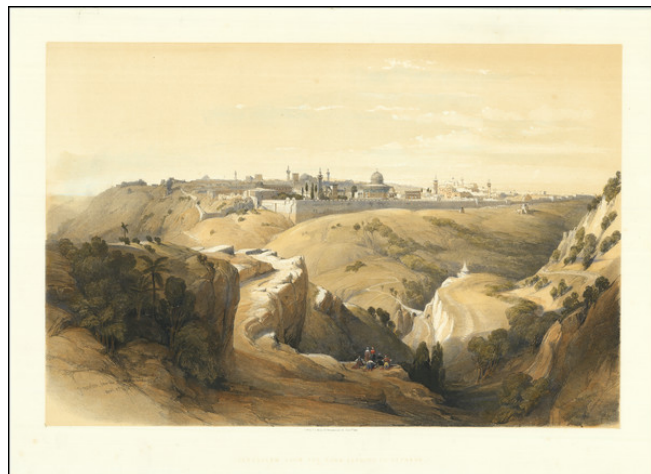

## Jerusalem From The Road Leading To Bethany

**Stock#:** 86430  
**Map Maker:** Roberts  
**Date:** 1841  
**Place:** London  
**Color:** Hand Colored  
**Condition:** VG+  
**Size:** 19.5 x 14 inches  
**Price:** \$ 1,400.00

### Description:

Fine view of Jerusalem From the Mount of Olives, based upon an original drawing of David Roberts from 1839.

David Roberts (1796 - 1864) was a Scottish painter, who is best known for his remarkable series of lithographic images of Egypt and the Near East, which he created from sketches created between 1838 and 1840.