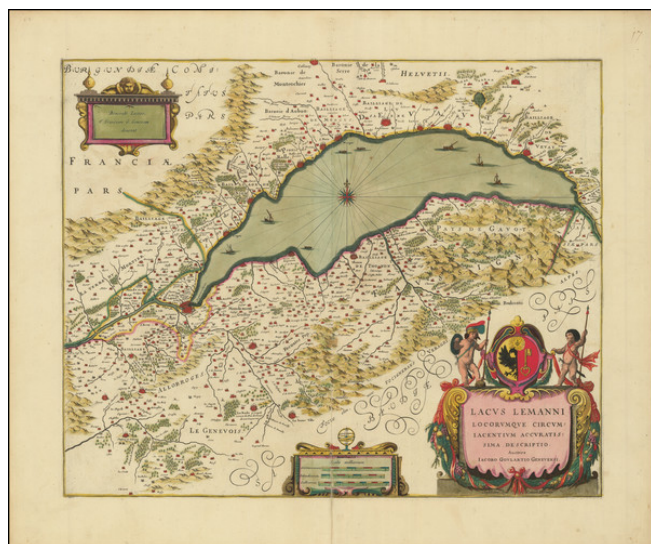

Barry Lawrence Ruderman Antique Maps Inc.

7407 La Jolla Boulevard
La Jolla, CA 92037

www.raremaps.com

(858) 551-8500
blr@raremaps.com

(Lake Geneva) Lacus Lemanni Locorumque Circumiacentium Accuratissima Descriptio Auctore Iacobo Goulartio Genevensi

Stock#: 86122
Map Maker: Jansson
Date: 1640
Place: Amsterdam
Color: Hand Colored
Condition: VG+
Size: 20 x 16 inches
Price: \$ 495.00

Description:

Handsome full original hand-color example of Jan Jansson's map of the Lake Geneva region.

The map is based upon the work of Jacob Goulart.

Detailed Condition:

Original hand-color in full.