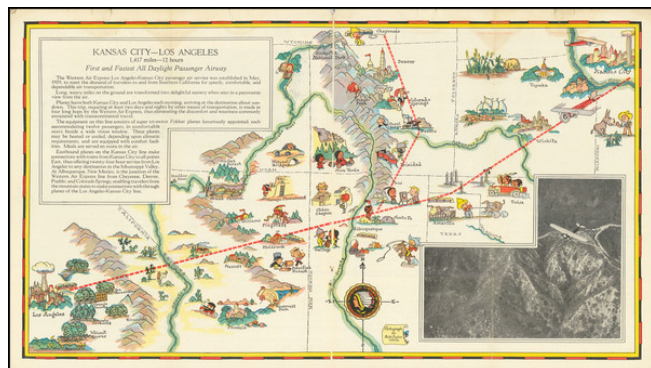

Barry Lawrence Ruderman Antique Maps Inc.

7407 La Jolla Boulevard
La Jolla, CA 92037

www.raremaps.com

(858) 551-8500
blr@raremaps.com

(Western Air Express) Kansas City - Los Angeles . . . The World's Model Air Line . . . 1929

Stock#: 85952
Map Maker: Taylor White
Date: 1929
Place: n.p.
Color: Color
Condition: VG+
Size: 15 x 8.5 inches
Price: SOLD

Description:

Rare advertising pamphlet promoting Western Air Express's air passenger service from Kansas to Los Angeles.

Includes a striking pictorial map of the route across Missouri, Oklahoma, Texas, New Mexico and Arizona to California, in the signature style of Ruth Taylor White.

At the top bottom is a photograph of one of the planes flying the route. A second pictorial map of the United States illustrates the outer covers

The images on the inner pages includes an image of an early sea-plane in front of the Catalina Casino and an image of beverage service during the flight, served by the co-pilot (referred to in the text below the image as the Pilot Mate).