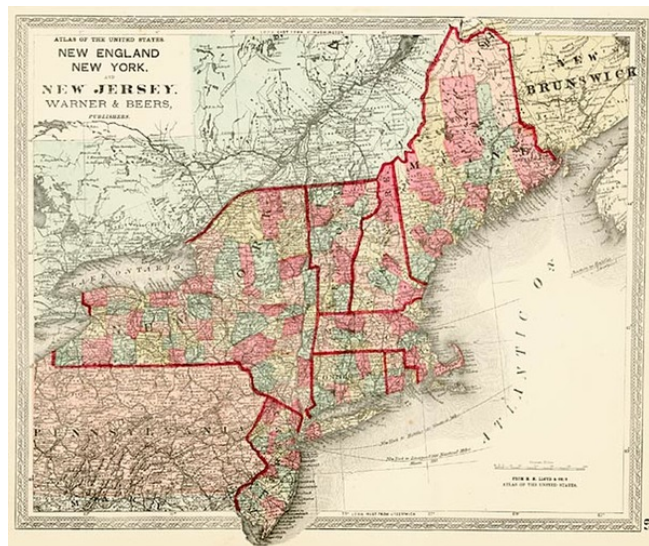

Barry Lawrence Ruderman Antique Maps Inc.

7407 La Jolla Boulevard
La Jolla, CA 92037

www.raremaps.com

(858) 551-8500
blr@raremaps.com

New England, New York and New Jersey

Stock#: 8582
Map Maker: Lloyd
Date: 1872
Place: New York
Color: Hand Colored
Condition: VG+
Size: 16 x 13 inches
Price: SOLD

Description:

Attractive and detailed map, colored by counties and showing towns, rivers, railroads, lakes, mountains, roads, etc. Very striking image. HH Lloyd's Atlas of the United States was never issued as a separate Atlas. Its only appearance is as a supplement to County and State atlases published by Warner & Beers.