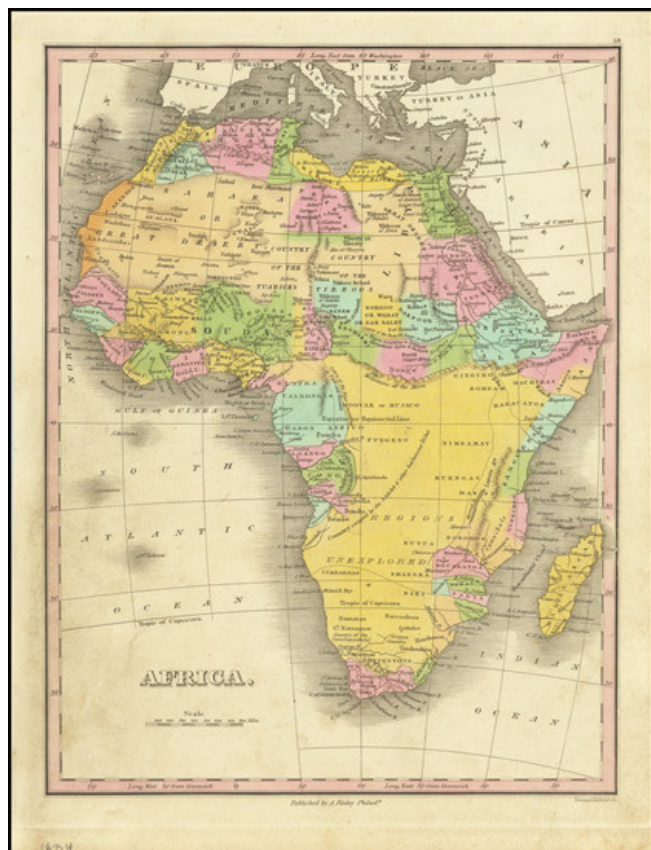

## Africa

**Stock#:** 85815  
**Map Maker:** Finley  
**Date:** 1824  
**Place:** Philadelphia  
**Color:** Hand Colored  
**Condition:** VG  
**Size:** 9 x 11.5 inches  
**Price:** \$ 145.00

### Description:

Early edition of Anthony's Finley's map of Africa, published in Philadelphia.

Interesting map of Africa, colored by countries and colonial possessions, from Finley's *New General Atlas*.

Highlights the unexplored regions of Africa.