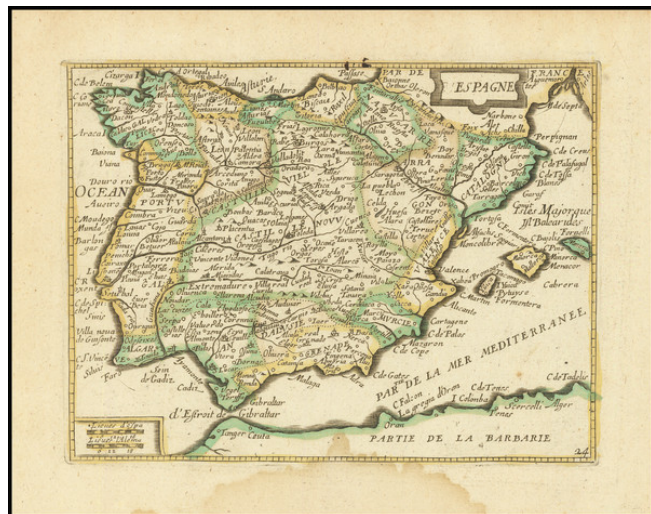

Barry Lawrence Ruderman Antique Maps Inc.

7407 La Jolla Boulevard
La Jolla, CA 92037

www.raremaps.com

(858) 551-8500
blr@raremaps.com

Espagne (with Balearic Islands)

Stock#: 85813
Map Maker: Picart
Date: 1651 circa
Place: Paris
Color: Outline Color
Condition: VG
Size: 7 x 5 inches
Price: \$ 145.00

Description:

Rare map of the Spain, Portugal and the Balearic Islands, published in Paris.

De Fer's map is based upon Jansson's map, published in his *Atlas Minor* in 1628. The first French version of the map was published by Jean Boisseau in 1643.

The map is extremely rare, with no appearances in AMPR in the past 30 years.

Detailed Condition:

Minor dampstain at lower margin.