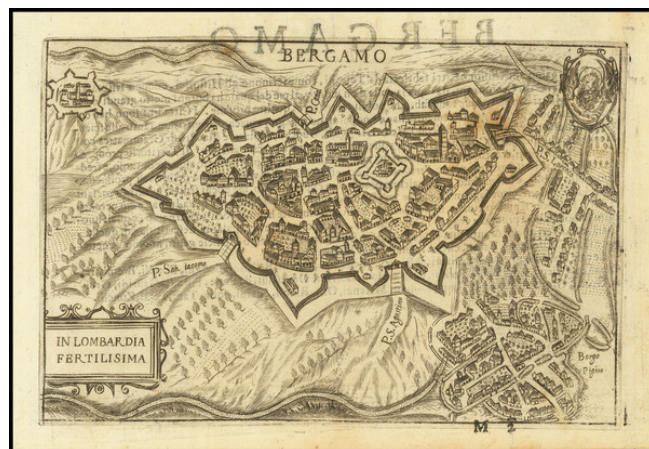

Barry Lawrence Ruderman Antique Maps Inc.

7407 La Jolla Boulevard
La Jolla, CA 92037

www.raremaps.com

(858) 551-8500
blr@raremaps.com

Bergamo

Stock#: 85767
Map Maker: Bertelli
Date: 1599
Place: Venice
Color: Uncolored
Condition: VG
Size: 7.5 x 5 inches
Price: \$ 375.00

Description:

Detailed view of Bergamo and 2 neighboring towns, which appeared in Bertelli's *Theatrum Urbium Italicarum*, first published in Venice in 1599.

Includes a striking view of the town, main gates and fortified walls, with 1 large coat of arms.