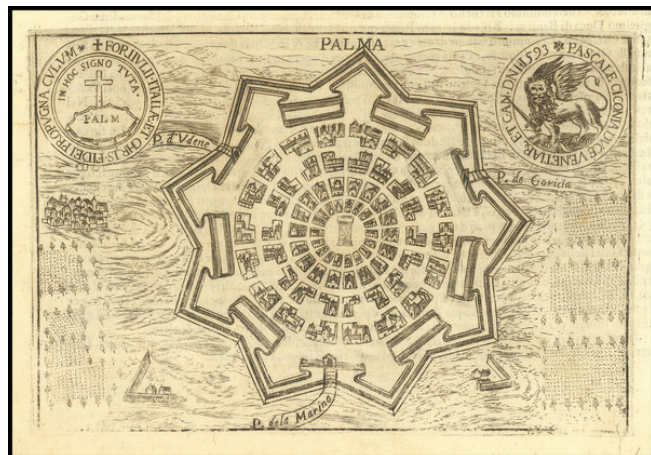

Barry Lawrence Ruderman Antique Maps Inc.

7407 La Jolla Boulevard
La Jolla, CA 92037

www.raremaps.com

(858) 551-8500
blr@raremaps.com

Palma (Palmanova)

Stock#: 85681
Map Maker: Bertelli
Date: 1599 circa
Place: Venice
Color: Uncolored
Condition:
Size: 7 x 5 inches
Price: \$ 275.00

Description:

Detailed view of Palmanova in Friuli, which appeared in Bertelli's *Theatrum Urbium Italicarum*, first published in Venice in 1599.

Includes a detailed plan of the fortified town and two elaborate medallions.