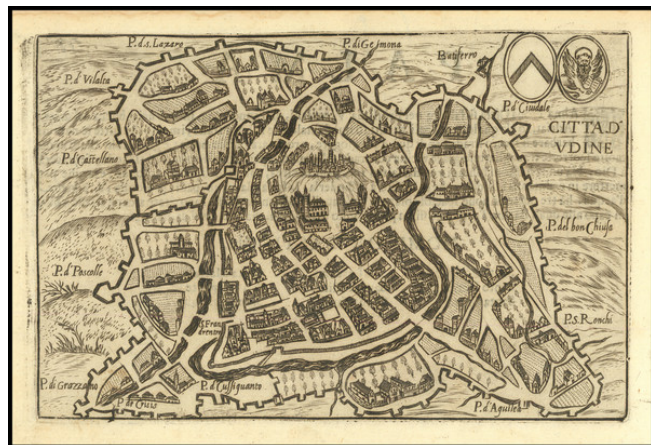

## Citte D. Udine

**Stock#:** 85679  
**Map Maker:** Bertelli  
**Date:** 1599  
**Place:** Venice  
**Color:** Uncolored  
**Condition:** VG+  
**Size:** 7 x 4.5 inches  
**Price:** \$ 345.00

### Description:

Detailed view of Udine in Friuli, which appeared in Bertelli's *Theatrum Urbium Italicarum*, first published in Venice in 1599.

Includes a detailed plan of the city, gates, buildings and 2 decorative coats of arms.