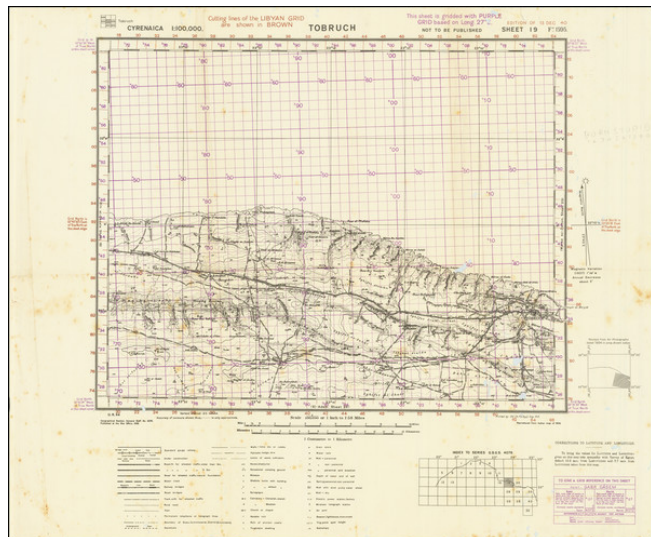

Barry Lawrence Ruderman Antique Maps Inc.

7407 La Jolla Boulevard
La Jolla, CA 92037

www.raremaps.com

(858) 551-8500
blr@raremaps.com

(World War II - North Africa Campaign) Tobruch

Stock#: 85657
Map Maker: Geographical Section, War Office (UK)
Date: 1940
Place: London
Color: Color
Condition: Good
Size: 24 x 22 inches
Price: SOLD

Description:

Interesting World War II map of the eastern Libyan coastline near Tobruk. This map was based on Italian information and printed by the Geographical Section, War Office, in 1940, at the start of the North Africa campaign.

The map includes a detailed topographical look at the region, showing trains, railroad lines, and much more. This area would have been under fierce conflict following the Second Battle of El Alamein when Allied troops repelled the Axis into Libya and eventually forced the remnants of the Axis forces into northern Tunisia.

Detailed Condition:

Fold toning. Minor foxing. Some insect damage resulting in small losses in the image.