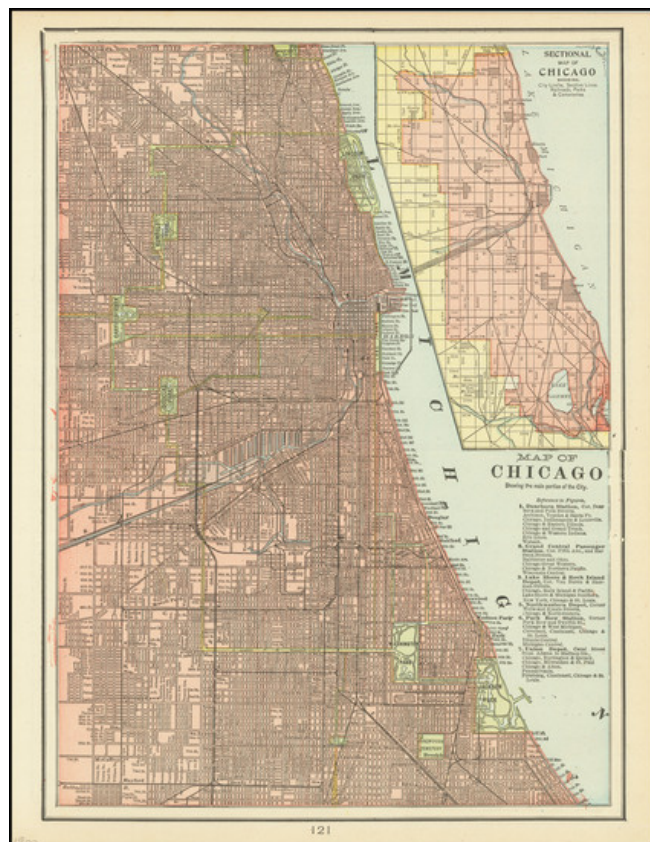

Barry Lawrence Ruderman Antique Maps Inc.

7407 La Jolla Boulevard
La Jolla, CA 92037

www.raremaps.com

(858) 551-8500
blr@raremaps.com

Map of Chicago, Showing the main portion of the City

Stock#: 85645
Map Maker: Cram
Date: 1900
Place: Chicago
Color: Color
Condition: VG+
Size: 10 x 13.5 inches
Price: \$ 175.00

Description:

Detailed antique map of Chicago by George Cram, with an inset of a part along Lake Michigan.

Detailed Condition: