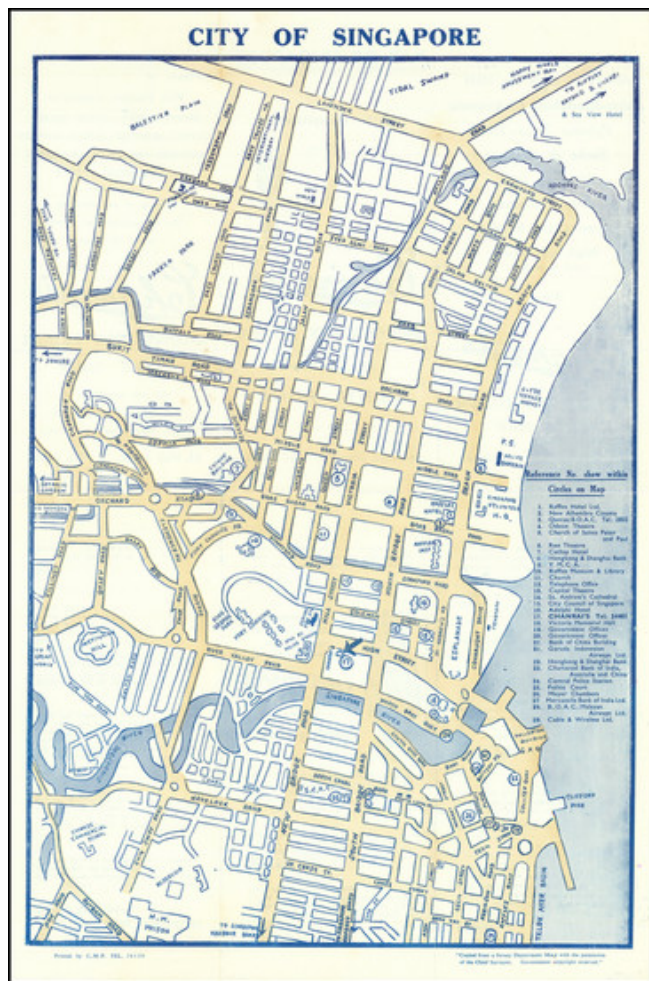

Barry Lawrence Ruderman Antique Maps Inc.

7407 La Jolla Boulevard
La Jolla, CA 92037

www.raremaps.com

(858) 551-8500
blr@raremaps.com

City of Singapore [Map of Singapore with Compliments of Chanrai's]

Stock#: 85615
Map Maker: Anonymous
Date: 1950 circa
Place: Singapore
Color: Color
Condition: VG
Size: 11 x 16.5 inches
Price: \$ 675.00

Description:

Unusual promotional map of Singapore, promoting Changai's, "Singapore's Only Exclusive Men's Shop."

The map locates 29 points of interest, including hotels, cinemas and theaters, Quantas/BOAC office, banks, the YMCA, Telephone Office, Government offices, police stations, and of course the location of Chranrai.

Many parks, schools and other points of local interest are noted, including the Singapore Volunteer Headquarters and the road to Happy World Amusement Park.

**Barry Lawrence Ruderman
Antique Maps Inc.**

7407 La Jolla Boulevard
La Jolla, CA 92037

www.raremaps.com

(858) 551-8500
blr@raremaps.com

City of Singapore [Map of Singapore with Compliments of Chanrai's]

Detailed Condition: