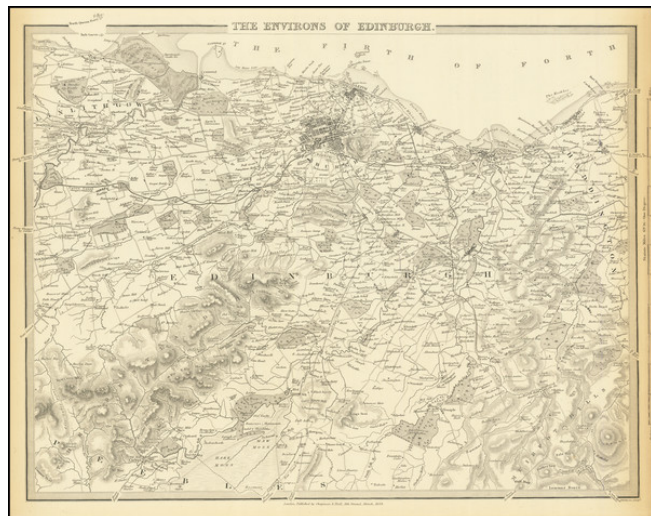

## The Environs of Edinburgh

**Stock#:** 85482  
**Map Maker:** SDUK  
**Date:** 1838  
**Place:** London  
**Color:** Uncolored  
**Condition:** VG  
**Size:** 15.5 x 12 inches  
**Price:** \$ 125.00

### Description:

Detailed plan of the environs of Edinburgh from the Society for Diffusion of Useful Information.

The map extends to The Heckles and Muirfot Hills in the west, and Linlithgow in the east. Highly detailed, including towns, roads, islands, etc.