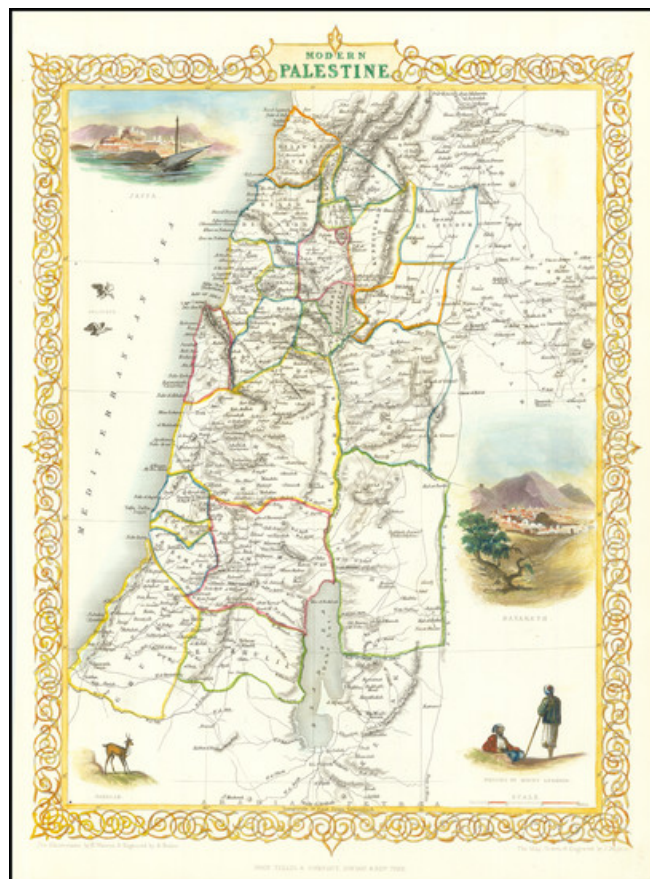

Barry Lawrence Ruderman Antique Maps Inc.

7407 La Jolla Boulevard
La Jolla, CA 92037

www.raremaps.com

(858) 551-8500
blr@raremaps.com

Modern Palestine

Stock#: 85470
Map Maker: Tallis
Date: 1851
Place: London
Color: Hand Colored
Condition: VG+
Size: 10 x 13.5 inches
Price: SOLD

Description:

Decorative full color example of John Tallis's map of modern Palestine, published in London.

Includes vignettes of Jaffa, Nazareth and Natives of Mount Lebanon.

Engraved for *R. Montgomery Martin's Illustrated Atlas*. Tallis was one of the last great decorative map makers. His maps are prized for the wonderful vignettes of indigenous scenes, people, etc.