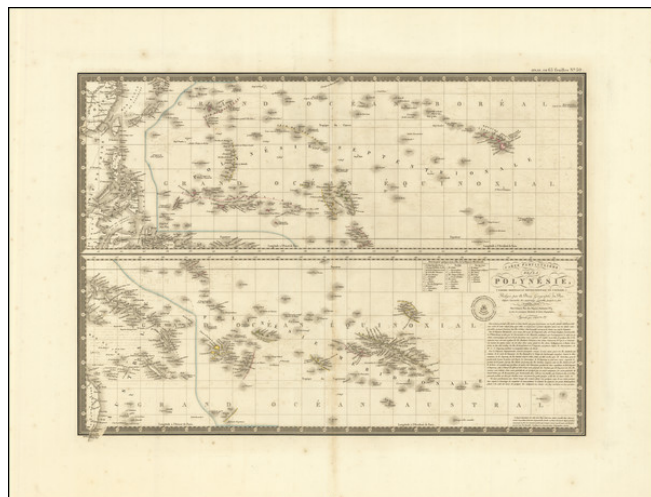

**Stock#:** 85401  
**Map Maker:** Brué  
**Date:** 1826  
**Place:** Paris  
**Color:** Outline Color  
**Condition:** VG  
**Size:** 20 x 14.5 inches  
**Price:** \$ 145.00

**Description:**

Detailed map of Oceania, published in Paris by A.H. Brue.