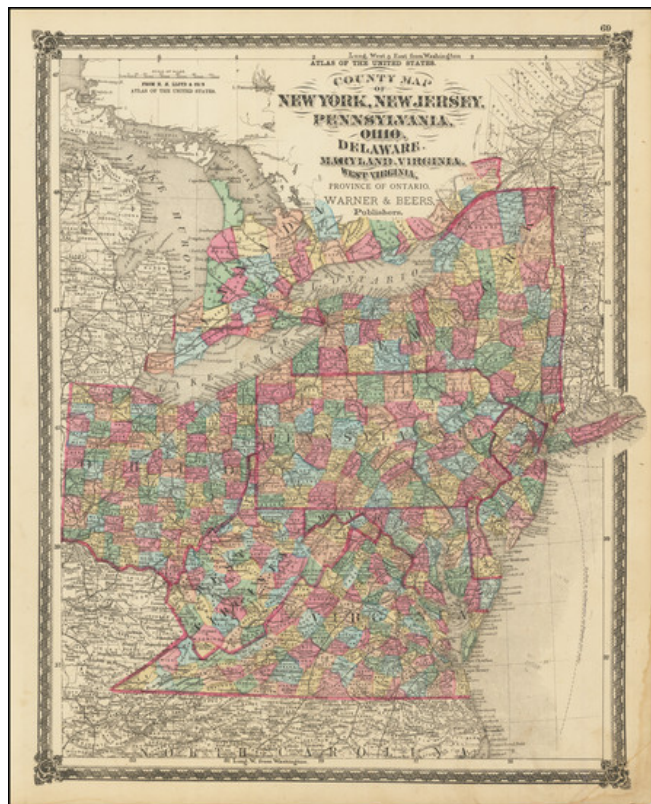

**Barry Lawrence Ruderman
Antique Maps Inc.**

7407 La Jolla Boulevard
La Jolla, CA 92037

www.raremaps.com

(858) 551-8500
blr@raremaps.com

**County Map of New York, New Jersey, Pennsylvania, Ohio, Maryland, Virginia, West
Virginia, Province of Ontario.**

Stock#: 85353
Map Maker: Lloyd / Warner & Beers
Date: 1873 circa
Place: Chicago
Color: Hand Colored
Condition: VG
Size: 14 x 17.5 inches
Price: SOLD

Description:

Scarce 19th-century atlas map of the Mid-Atlantic and Appalachian Regions, issued by Warner & Beers and first produced by H.H. Lloyd.

Detailed Condition:

Original hand-color by county. Dampstain along the bottom edge.