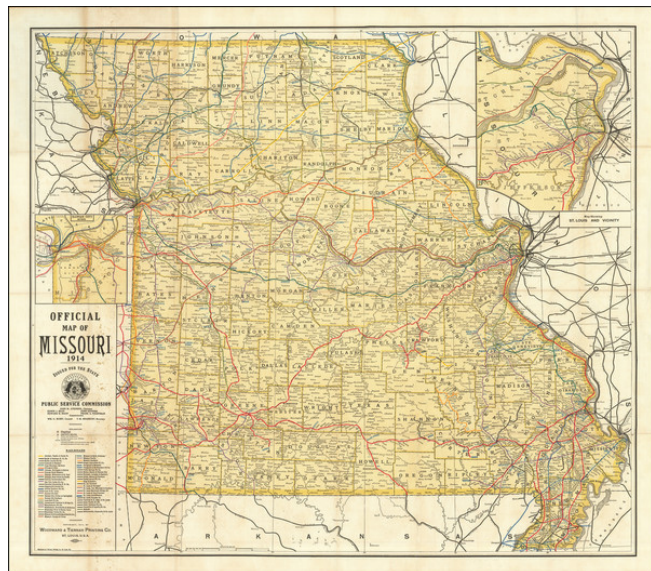

## Official Map of Missouri 1914

**Stock#:** 85341  
**Map Maker:** Woodward & Tiernan Printing  
Company  
**Date:** 1914  
**Place:** St. Louis  
**Color:** Color  
**Condition:** VG+  
**Size:** 28.75 x 25.25 inches  
**Price:** SOLD

### Description:

Exceptionally detailed separate railroad map of Missouri, issued by the State of Missouri and printed by Woodward & Tiernan in St. Louis in 1914.

The map lists dozens of color-coded railroad lines that criss-cross the state. There are insets of more detailed mappings of the areas around Kansas City and St. Louis.

The map provides a wonderful view of Missouri's railroads when they were essentially at the apex of their coverage and importance to the state.

### Detailed Condition:

Folding map with original gilt-lettered green cloth folder.