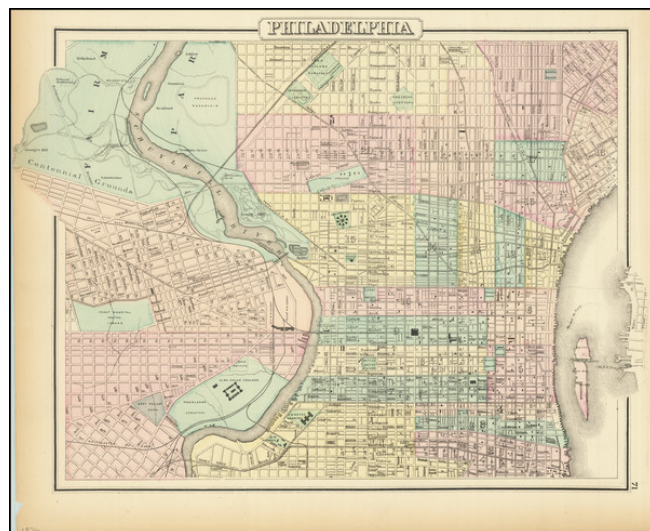

## Philadelphia

**Stock#:** 85268  
**Map Maker:** Gray  
**Date:** 1876  
**Place:** Philadelphia  
**Color:** Hand Colored  
**Condition:** VG+  
**Size:** 16.5 x 12.5 inches  
**Price:** \$ 145.00

### Description:

Detailed large format antique plan of Philadelphia, published by O.W. Gray.

The map is hand-colored by wards and showing streets, rail lines, parks, buildings, stations, islands, and a host of other details.