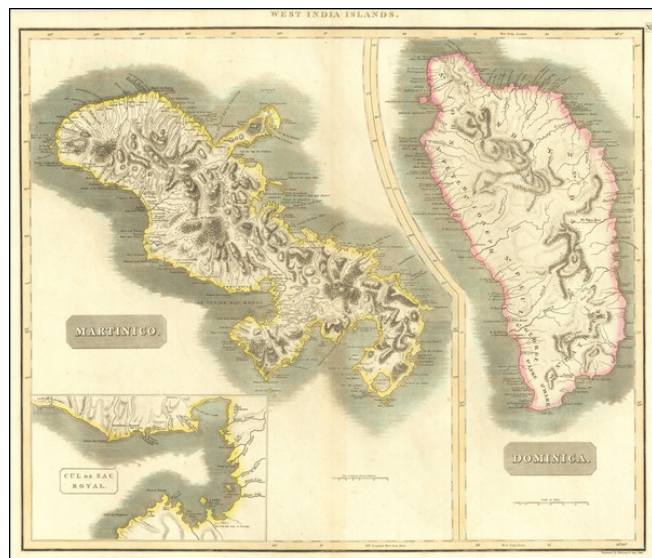

Barry Lawrence Ruderman Antique Maps Inc.

7407 La Jolla Boulevard
La Jolla, CA 92037

www.raremaps.com

(858) 551-8500
blr@raremaps.com

Martinico [and] Dominica

Stock#: 85250
Map Maker: Thomson
Date: 1815
Place: Edinburgh
Color: Hand Colored
Condition: VG+
Size: 23.5 x 20.5 inches
Price: \$ 175.00

Description:

Gorgeous pair of maps of the Islands of Martinique and Dominica, with excellent topographical detail. Includes Cul De Sac Royal.

One of the best large format English maps of the period to cover these two islands.