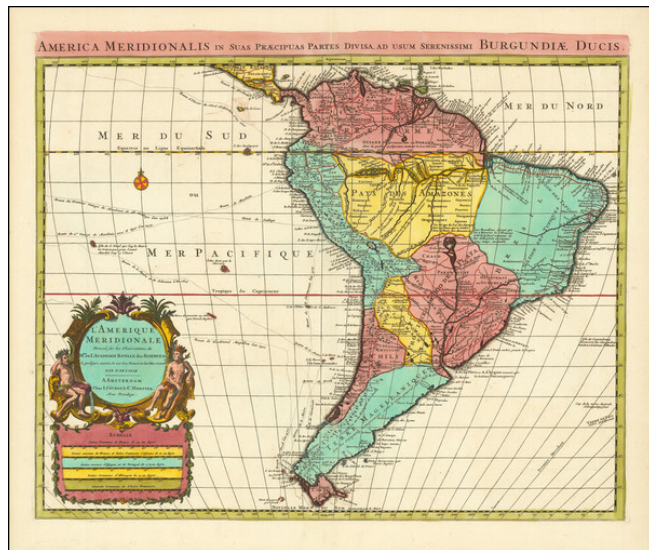

Barry Lawrence Ruderman Antique Maps Inc.

7407 La Jolla Boulevard
La Jolla, CA 92037

www.raremaps.com

(858) 551-8500
blr@raremaps.com

America Meridionalis in Suas Praecipuas Partes Divisa . . .

Stock#: 85163
Map Maker: Covens & Mortier
Date: 1730 circa
Place: Amsterdam
Color: Hand Colored
Condition: VG+
Size: 22.75 x 19 inches
Price: \$ 675.00

Description:

Fine old color example of Covens & Mortier's map of South America, based upon Guillaume De L'Isle's map.

The map includes marvelous detail in the interior, based primarily upon the reports of the Jesuit Missionaries who were then fanned out within the interior of the continent converting Indians and sending reports back to Europe.

In the Pacific, the tacks of the major explorers are shown, including Magellan (1520), Mendana and de Gallego (1568), Drake (1577), Sarmiento (1579), Mendana & Quir (1595), Van Noordt (1600), Le Maire and Schouten (1616). Several of the places discovered by these explorers are also noted.