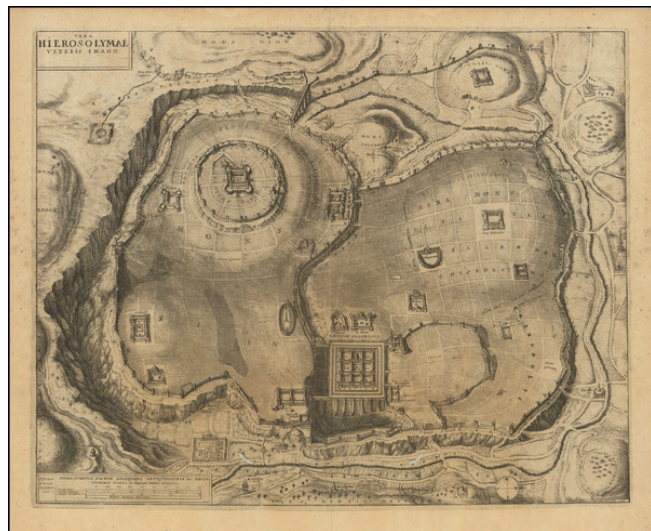

Barry Lawrence Ruderman Antique Maps Inc.

7407 La Jolla Boulevard
La Jolla, CA 92037

www.raremaps.com

(858) 551-8500
blr@raremaps.com

Vera Hierosolymae Veteris Imago

Stock#: 85145
Map Maker: Hollar
Date: 1656
Place: London
Color: Uncolored
Condition: VG
Size: 17.5 x 14 inches
Price: \$ 1,800.00

Description:

Scarce etched plan of Jerusalem by Wenceslaus Hollar after the Villalpando map.

Hollar prepared the etching for Thomas Roycroft's *Biblia sacra polyglotta ... edidit Brianus Waltonus*, which was published in London in 1657.

This is larger than the similar, more common view by Francois Halma that was done later.

Detailed Condition:

Small worm tracks in the toward the bottom of the image (mirrored across the centerfold).