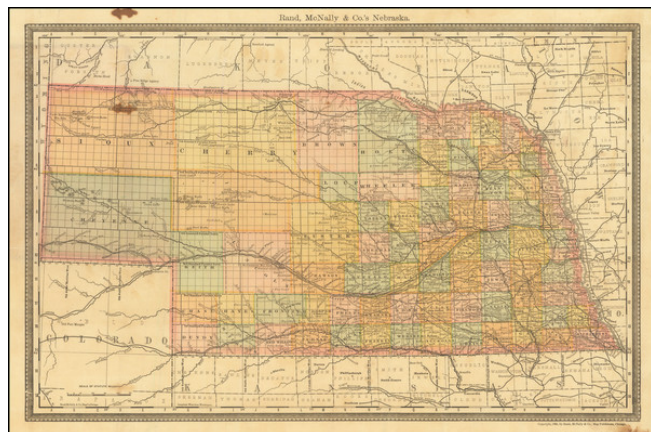

Stock#: 85065
Map Maker: Rand McNally & Company
Date: 1885
Place: Chicago
Color: Color
Condition: VG
Size: 19.5 x 12.8 inches
Price: \$ 225.00

Description:

Nice example of Rand McNally's Pocket Map and Shipper's Guide of Nebraska.

The map is colored by counties and emphasizes railroad lines rail stations, towns and rivers.

A nice early edition.

Detailed Condition:

Folding map with original covers. Minor soiling, mostly in lower right margin and at top left.