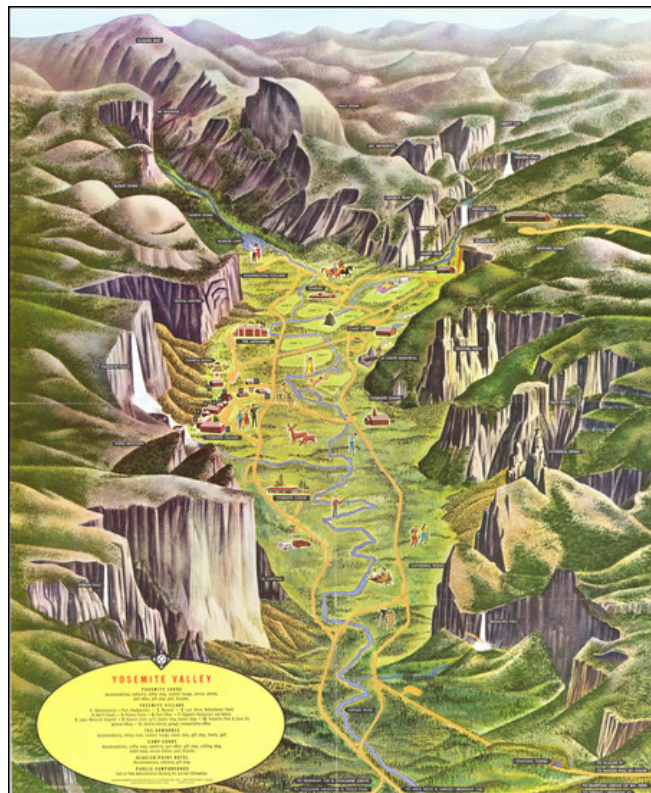

Barry Lawrence Ruderman Antique Maps Inc.

7407 La Jolla Boulevard
La Jolla, CA 92037

www.raremaps.com

(858) 551-8500
blr@raremaps.com

A Pic-Tour Map Yosemite Valley

Stock#: 85013
Map Maker: Cavagnaro - Holub
Date: 1963
Place:
Color: Color
Condition: VG+
Size: 18 x 21.75 inches
Price: \$ 275.00

Description:

Wonderful Midcentury pictorial map of Yosemite Valley by Milton Cavagnaro and Lee Holub, "a Mirro-Krome Production by H.S. Crocker Co., Inc." of San Francisco.

The map was issued in 1963 and is deeply redolent of that period, down to the saturated color photographs on the back of the map.

A playful, attractive, and reasonably scarce Yosemite map.

Detailed Condition:

Folding map printed on both sides.