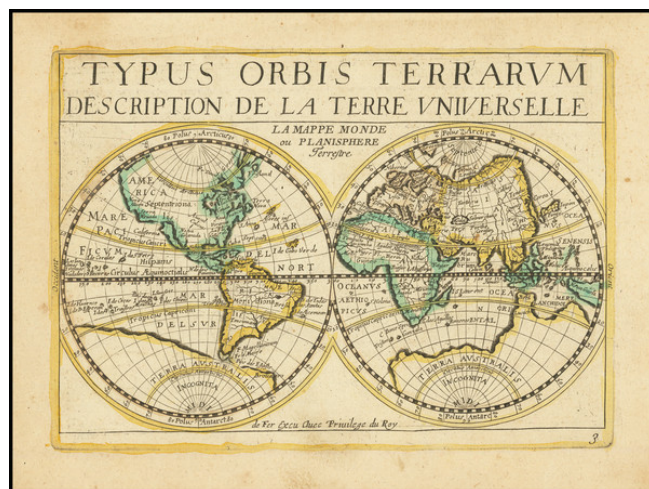

Barry Lawrence Ruderman Antique Maps Inc.

7407 La Jolla Boulevard
La Jolla, CA 92037

www.raremaps.com

(858) 551-8500
blr@raremaps.com

Typus Orbis Terrarum Description De La Terre Universelle / La Mappe Monde ou Planisphere Terrestre

Stock#: 84707
Map Maker: De Fer
Date: 1650 circa
Place: Paris
Color: Hand Colored
Condition: VG
Size: 8 x 5.5 inches
Price: \$ 675.00

Description:

Scarce double hemisphere map of the World, published by Antoine De Fer in Paris.

The map shows California as an island, a massive Northwest Coast of America and massive Terra Australis Incognita and primitive depiction of America.

Korea is shown as an island, with the Philippines, Luzon (Leuconia) and Mindanao named, but no sign of Singapore or a well defined depiction of Indonesia and the Malay Peninsula.

Beach and Lucach are shown in Terra Australis, hold over names from Marco Polo.

Detailed Condition: