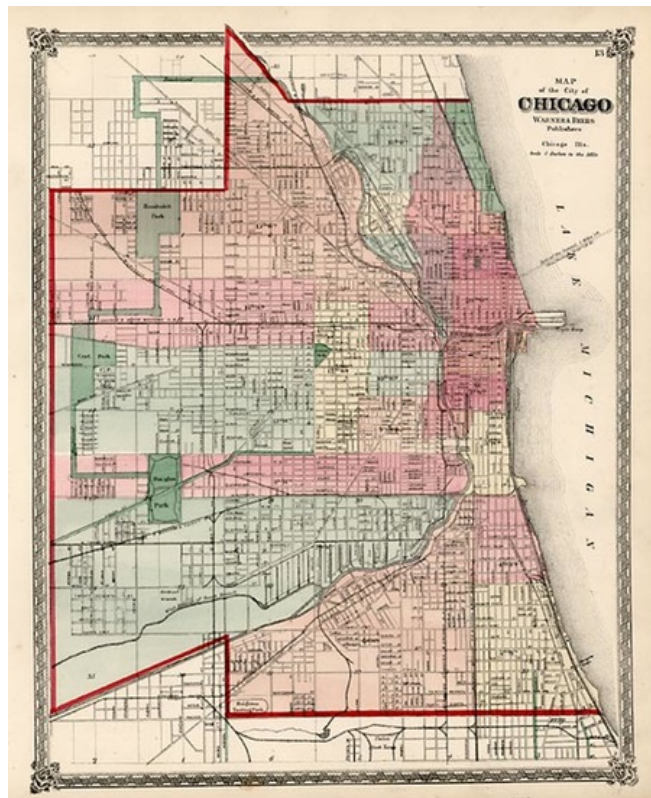

Barry Lawrence Ruderman Antique Maps Inc.

7407 La Jolla Boulevard
La Jolla, CA 92037

www.raremaps.com

(858) 551-8500
blr@raremaps.com

Map of the City of Chicago...

Stock#: 8467
Map Maker: Lloyd / Warner & Beers
Date: 1873
Place: Philadelphia
Color: Hand Colored
Condition: VG+
Size: 17 x 13.5 inches
Price: SOLD

Description:

Detailed map of Chicago, hand colored by wards, and showing streets, roads, rail lines, buildings, parks, light house and other interesting features. One of the best commercial atlas maps of the era. From Lloyd's scarce Atlas of the United States, which appeared only as an insert to Warner & Beers State and County Atlases, and was never separately published.