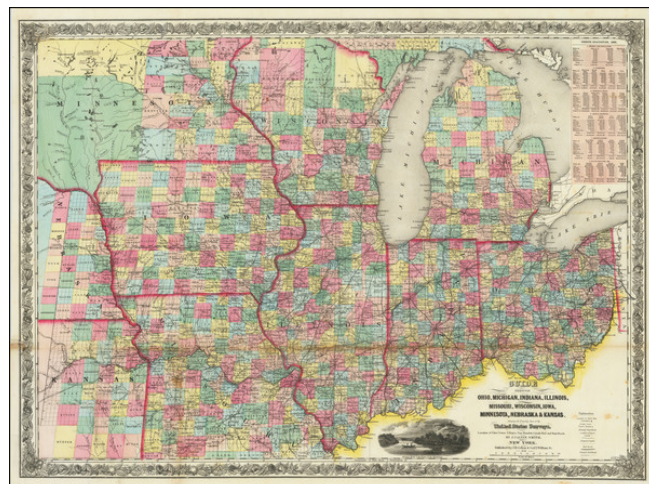

Barry Lawrence Ruderman Antique Maps Inc.

7407 La Jolla Boulevard
La Jolla, CA 92037

www.raremaps.com

(858) 551-8500
blr@raremaps.com

Guide Through Ohio, Michigan Indiana, Illinois, Missouri, Wisconsin & Iowa. Showing Township Lines of the United States Surveys, Location of Cities, Towns, Villages, Post Hamlets, Canals, Rail and Stage Roads . . . 1856

Stock#: 84612
Map Maker: Colton / Smith
Date: 1856
Place: New York
Color: Hand Colored
Condition: VG+
Size: 28 x 19.5 inches
Price: \$ 750.00

Description:

A nice example of the 1857 *Western Tourist or Emigrant's Guide*...published in New York by J.H. Colton.

The map is colored by counties and has exceptional detail, including a small vignette on the Mississippi.

In the present example, the westernmost part of Minnesota Territory is still unorganized into counties. Minnesota would not become a state until May 11, 1858.

One of the best guide maps of the period, with extensive Census information.

Detailed Condition: